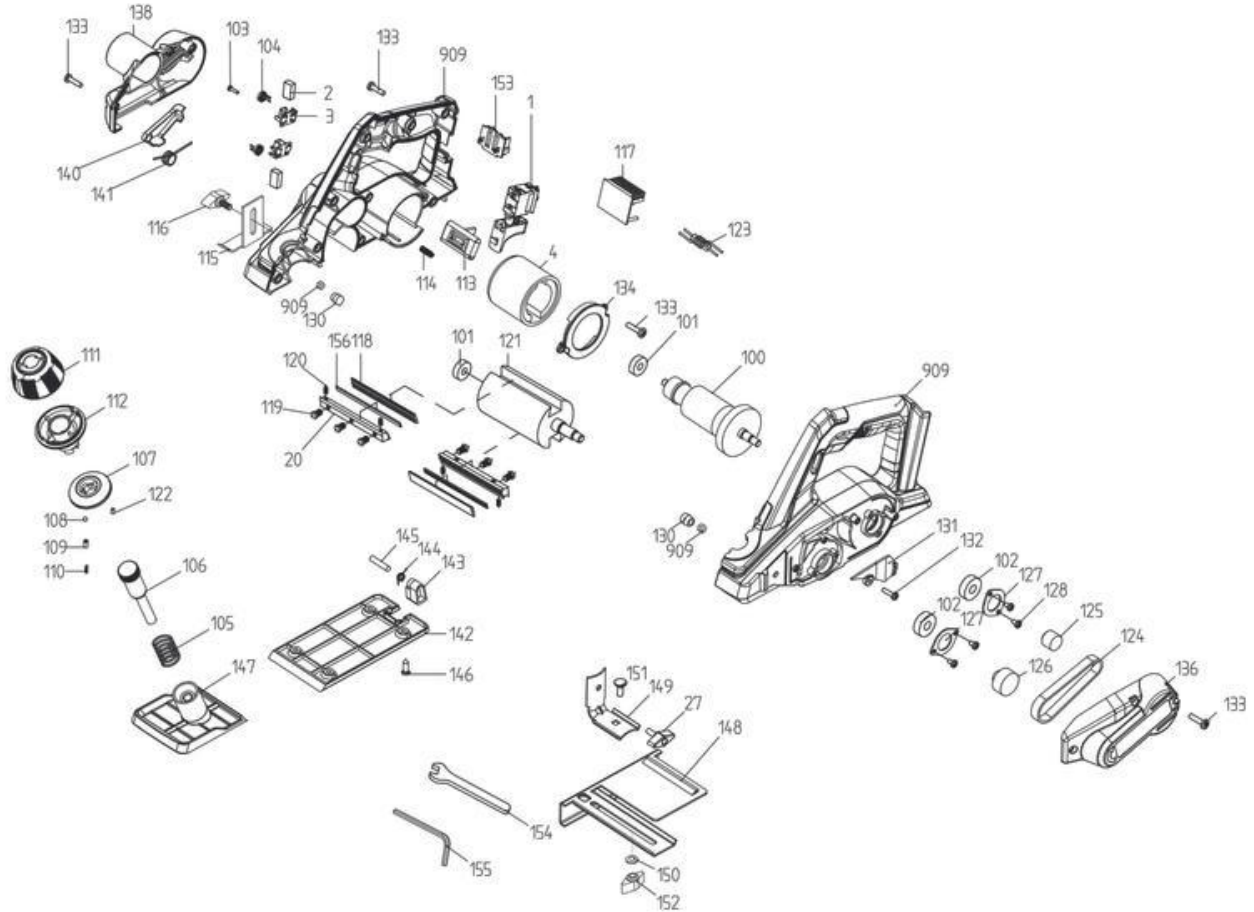

## Spare parts

Pos	Art.	Ident number	Product Name
	434540001099	00000	color box
001	434540001001	00000	switch on/off
002	434540001002	00000	carbon brushes (Pair)
003	434540001003	00000	carbon brushes holder
004	434540001004	00000	stator
020	434540001020	00000	blade holder
027	434540001027	00000	winged screw M6x16
100	434540001100	00000	commutator rotor
101	434540001101	00000	commutator bearing 607RS
102	434540001102	00000	fan bearing 608 RS
103	434540001103	00000	screw ST3 x 8
104	434540001104	00000	contact pressure spring
105	434540001105	00000	spring
106	434540001106	00000	change-over spindle
107	434540001107	00000	depth gauge
108	434540001108	00000	ball
109	434540001109	00000	pin
110	434540001110	00000	spring
111	434540001111	00000	upper adjusting knob
112	434540001112	00000	lower adjusting knob
113	434540001113	00000	locking lever
114	434540001114	00000	return spring
115	434540001115	00000	depth stop
116	434540001116	00000	winged screw M6 x 16
117	434540001117	00000	circuit board
118	434540001118	00000	fastening plate
119	434540001119	00000	attachment screw M5 x 8
120	434540001120	00000	headless screw
121	434540001121	00000	roller
122	434540001122	00000	stop pin
123	434540001123	00000	dejam coil
124	434540001124	00000	drive belt
125	434540001125	00000	belt pulley motor
126	434540001126	00000	belt pulley tool
127	434540001127	00000	bearing holder A
128	434540001128	00000	screw
130	434540001130	00000	rubber pin
131	434540001131	00000	air deflector
132	434540001132	00000	screw
133	434540001133	00000	screw
134	434540001134	00000	air deflector
136	434540001136	00000	belt cover
138	434540001138	00000	motor cover
140	434540001140	00000	baffle
141	434540001141	00000	spring
142	434540001142	00000	base plate
143	434540001143	00000	lifter
144	434540001144	00000	return spring
145	434540001145	00000	pin
146	434540001146	00000	screw
147	434540001147	00000	adjustable base plate
148	434540001148	00000	parallel guide
149	434540001149	00000	angle bracket
150	434540001150	00000	standard washer
151	434540001151	00000	attachment screw M6 x 16
152	434540001152	00000	wing nut
153	434540001153	00000	contacts
154	434540001154	00000	spanner
155	434540001155	00000	hexagon socket key
156	434540001156	00000	plane cutter
909	434540001909	00000	Housing Assembly